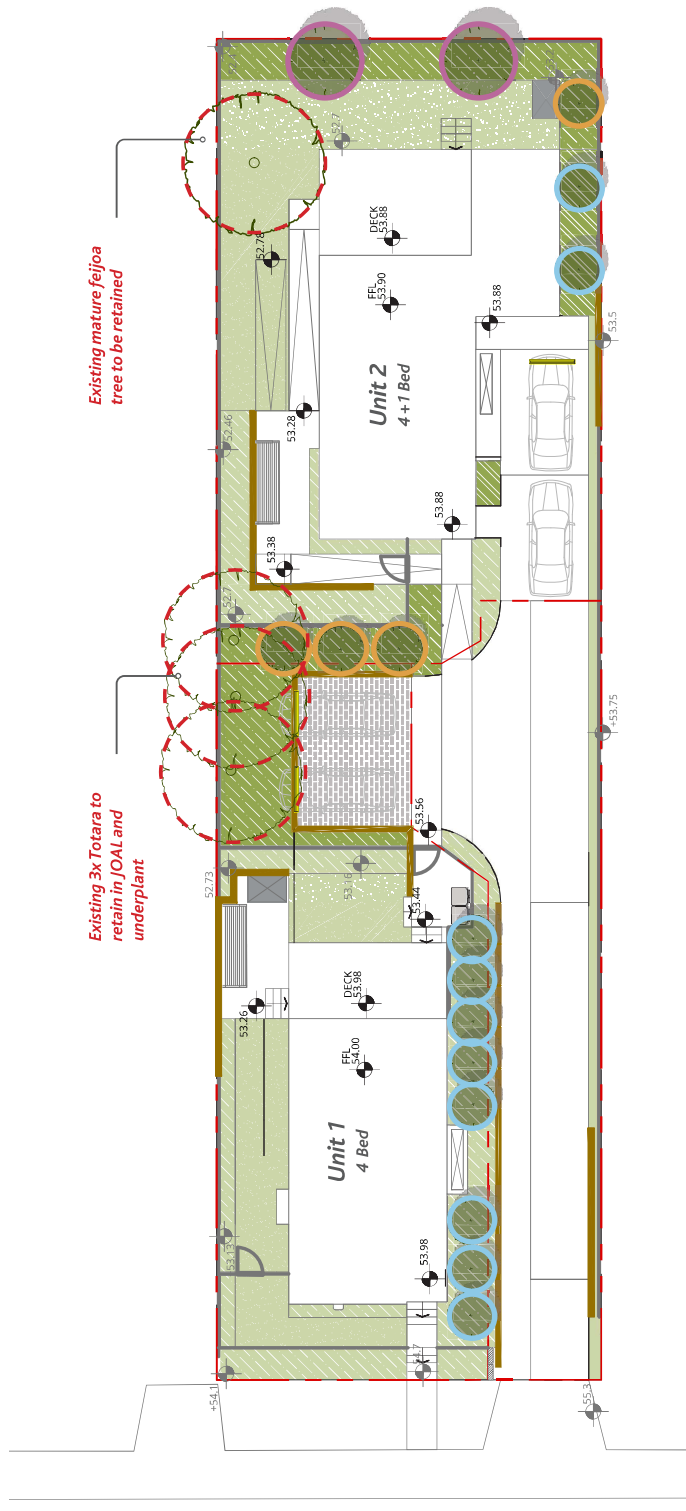

CONCEPT DESIGN SOFTSCAPE STRATEGY

SCALE: 1:200@A3

Key

SOFTSCAPE

Planting Mixes

- Mix 1 | Mass Amenity Planting | See Species List
- Mix 2 | JOAL Amenity Planting | See Species List
- Mix 3 | Narrow Mix Planting | See Species List
- Mix 4 | Shade Tolerant Mix | See Species List
- Lawn

Trees

- Specimen Trees | See species list for further information
- Smaller Trees + Large Shrubs | See species list for further information
- Fruit Trees | See species list for further information
- Existing trees to be retained