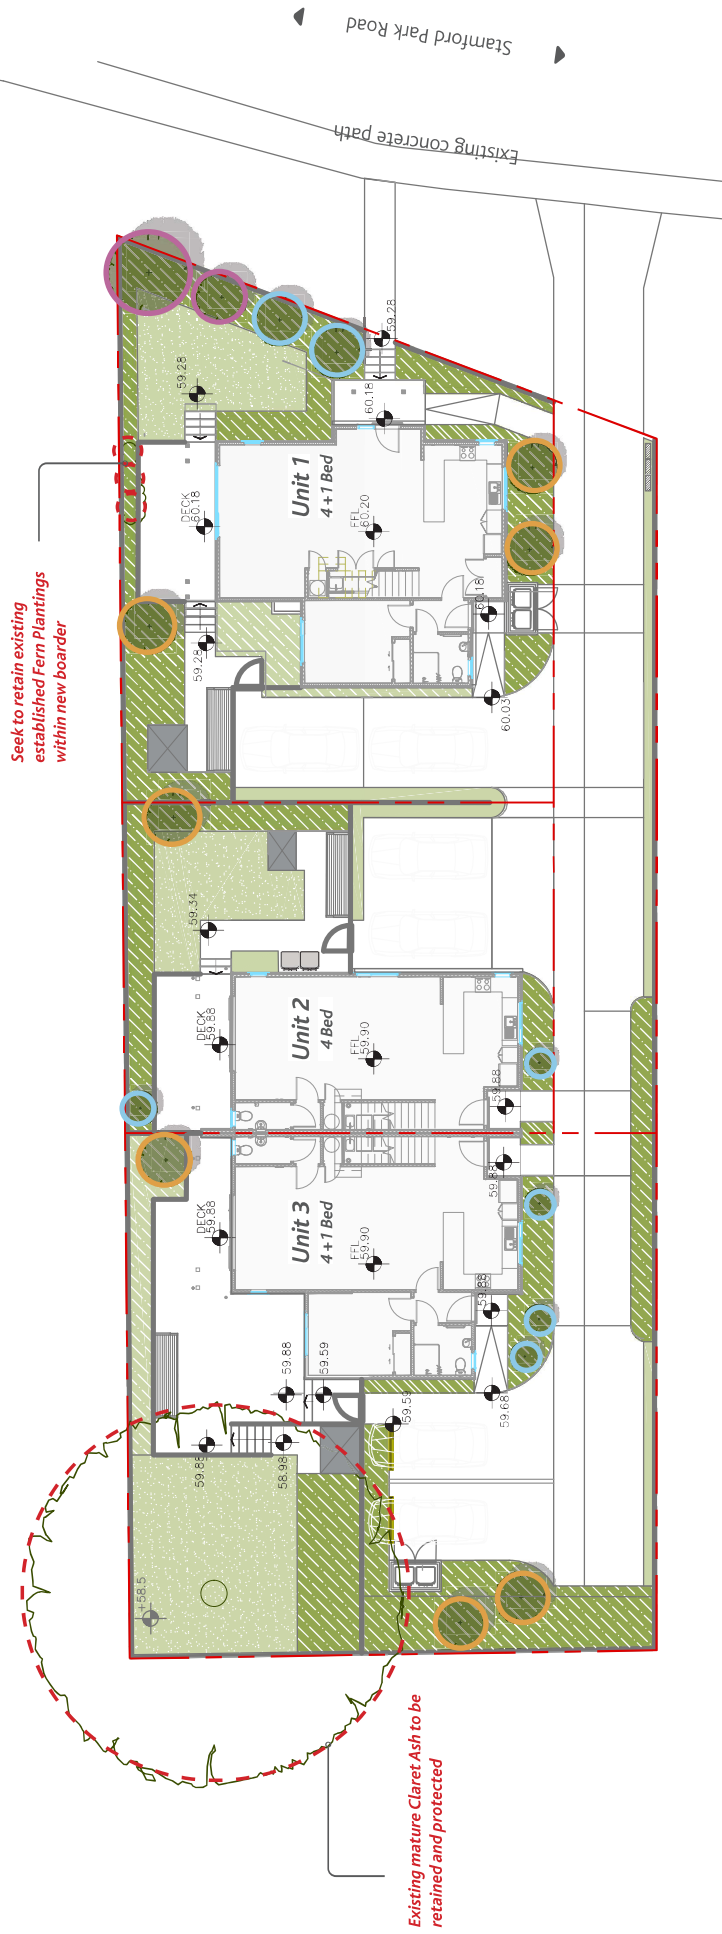

# CONCEPT DESIGN SOFTSCAPE STRATEGY

SCALE: 1:200@A3

## Key

#### Planting Mixes

- Mix 1 | Mass Amenity Planting | See Species List
- Mix 2 | JOAL Amenity Planting | See Species List
- Mix 3 | Narrow Mix Planting | See Species List
- Mix 4 | Shade Tolerant Mix | See Species List
- Lawn

#### Trees

- Specimen Trees | See species list for further information
- Smaller Trees + Large Shrubs | See species list for further information
- Fruit Trees | See species list for further information
- Existing trees to retain