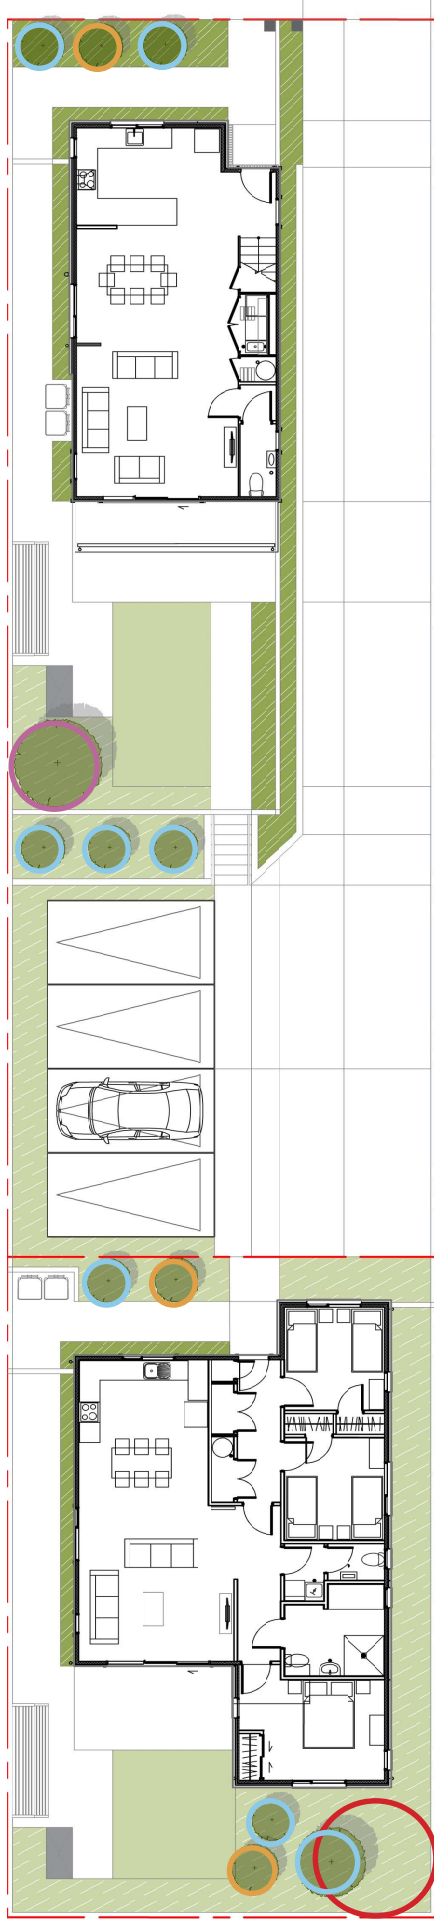

SCALE: 1:150@a3

Auckland Council
 Approved Resource Consent Plan
BUN60403990
 03/08/2022

Key

SOFTSCAPE

Planting Mixes

-  Mix 1 | Mass Amenity Planting | See Species List
-  Mix 2 | Narrow/Shade Mix Planting | See Species List
-  Mix 3 | JOAL Amenity Planting | See Species List

 Lawn

Trees

-  Specimen Trees | See species list for further information
-  Smaller Trees + Large Shrubs | See species list for further information
-  Fruit trees | See species list for further information
-  Retain Existing Tree.

**CONCEPT DESIGN
SPECIES LIST**

SPECIMEN TREES

No	Māori / Common Name	Botanical Name	Plant Sizes L	Cntris mm	Percent Mix %
1 K.ch	Coastal kōwhhai	Coastal kōwhhai	160L	4000	
2 A.ex	Tītoki	<i>Alectryon excelsus</i>	160L	5000	
3 H.po	Houhere	<i>Hoheria populnea</i>	80L	4000	

SMALLER TREES/LARGE SHRUBS

4 P.co	Tawhiri karo	<i>Pittosporum cornifolium</i>	35L	3000	
5 P.cy	Cyril watson	<i>Pseudopanax 'Cyril watson'</i>	35L	3000	
6 M.si	Poataniwaha	<i>Melicope Simplex</i>	35L	3000	
7 M.di	Weeping mapou	<i>Myrsine divaricata</i>	35L	3000	
8 S.dr	Sophora Dragons Gold	<i>Sophora 'Dragons Gold'</i>	15L	4000	
9 P.col	Horopito	<i>Pseudowintera colorata</i>	25L	4000	