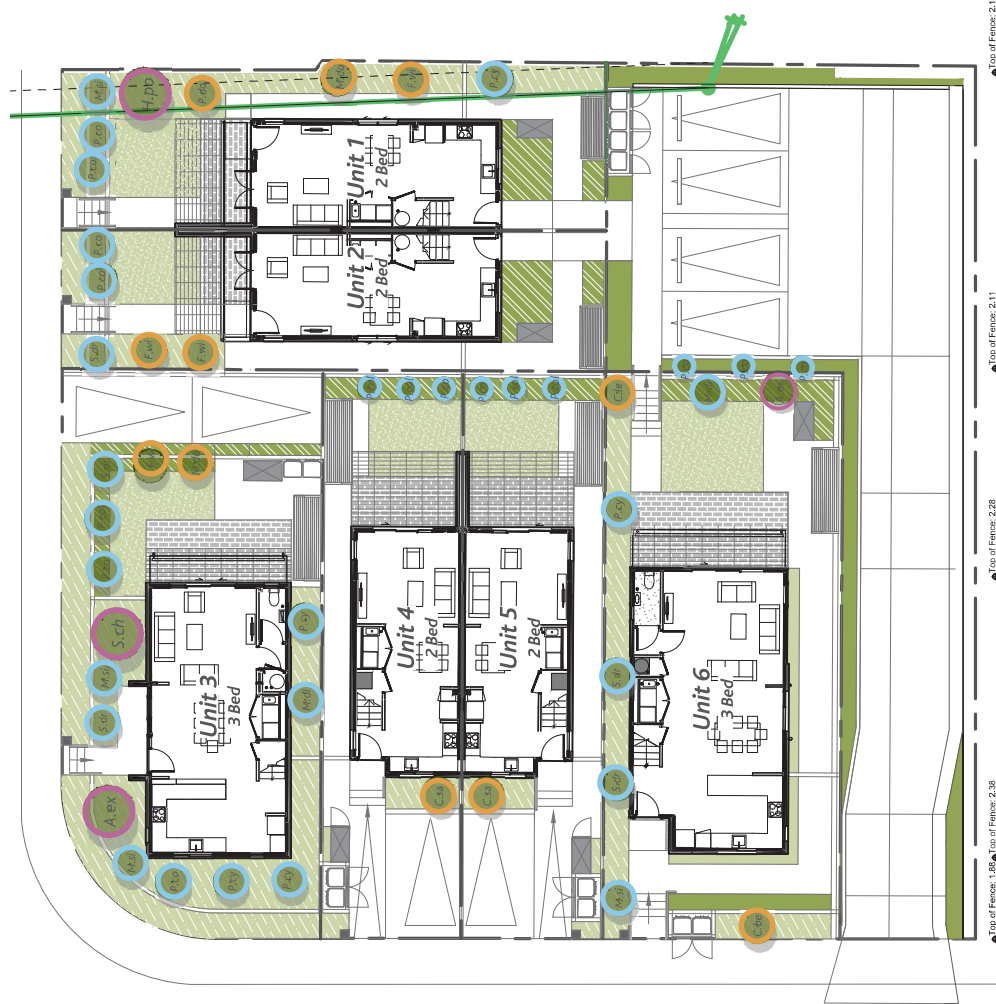

CONCEPT DESIGN SOFTSCAPE STRATEGY

Key

SOFTSCAPE

Lawn

Planting Mixes

- Mix 1 | Mass Amenity Planting | See Species List
- Mix 2 | Narrow/Shade Mix Planting | See Species List
- Mix 3 | JOAL Amenity Planting | See Species List

Trees

- Specimen Trees | See species list for further information
- Smaller Trees + Large Shrubs | See species list for further information
- Fruit trees | See species list for further information

SCALE: 1:200@A3

Top of Fence: 1.88 | Top of Fence: 2.38 | Top of Fence: 2.28 | Top of Fence: 2.11 | Top of Fence: 2.19

CONCEPT DESIGN SPECIES LIST

SPECIMEN TREES

No	Māori / Common Name	Botanical Name	Plant Sizes L	Cntris mm	Percent Mix %
1 S.ch	Coastal kōwhai	<i>Sophora chathamica</i>	160L	4000	
2 A.ex	Tītoki	<i>Alectryon excelsus</i>	160L	5000	
3 H.po	Houhere	<i>Hoheria populnea</i>	80L	4000	