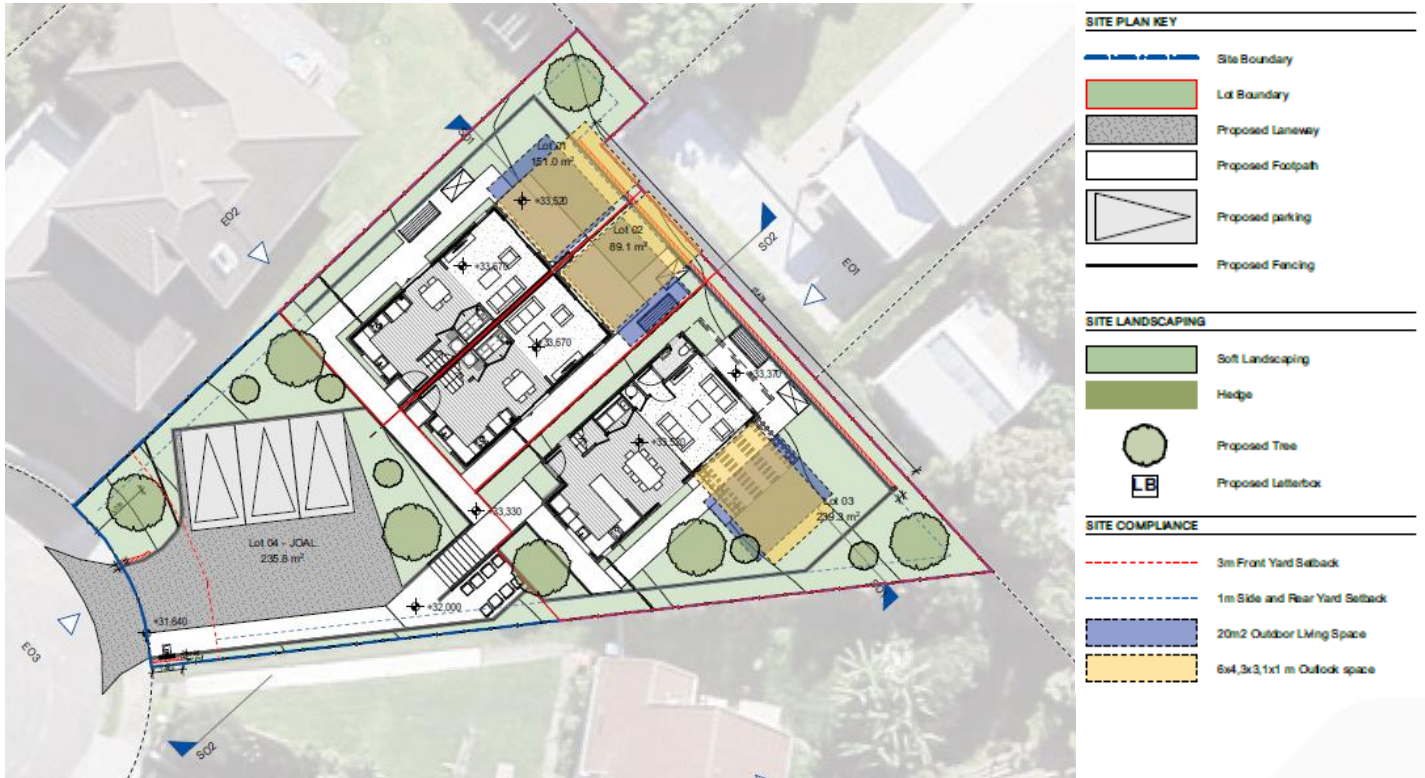

Figure 2: Concept Design - Species List