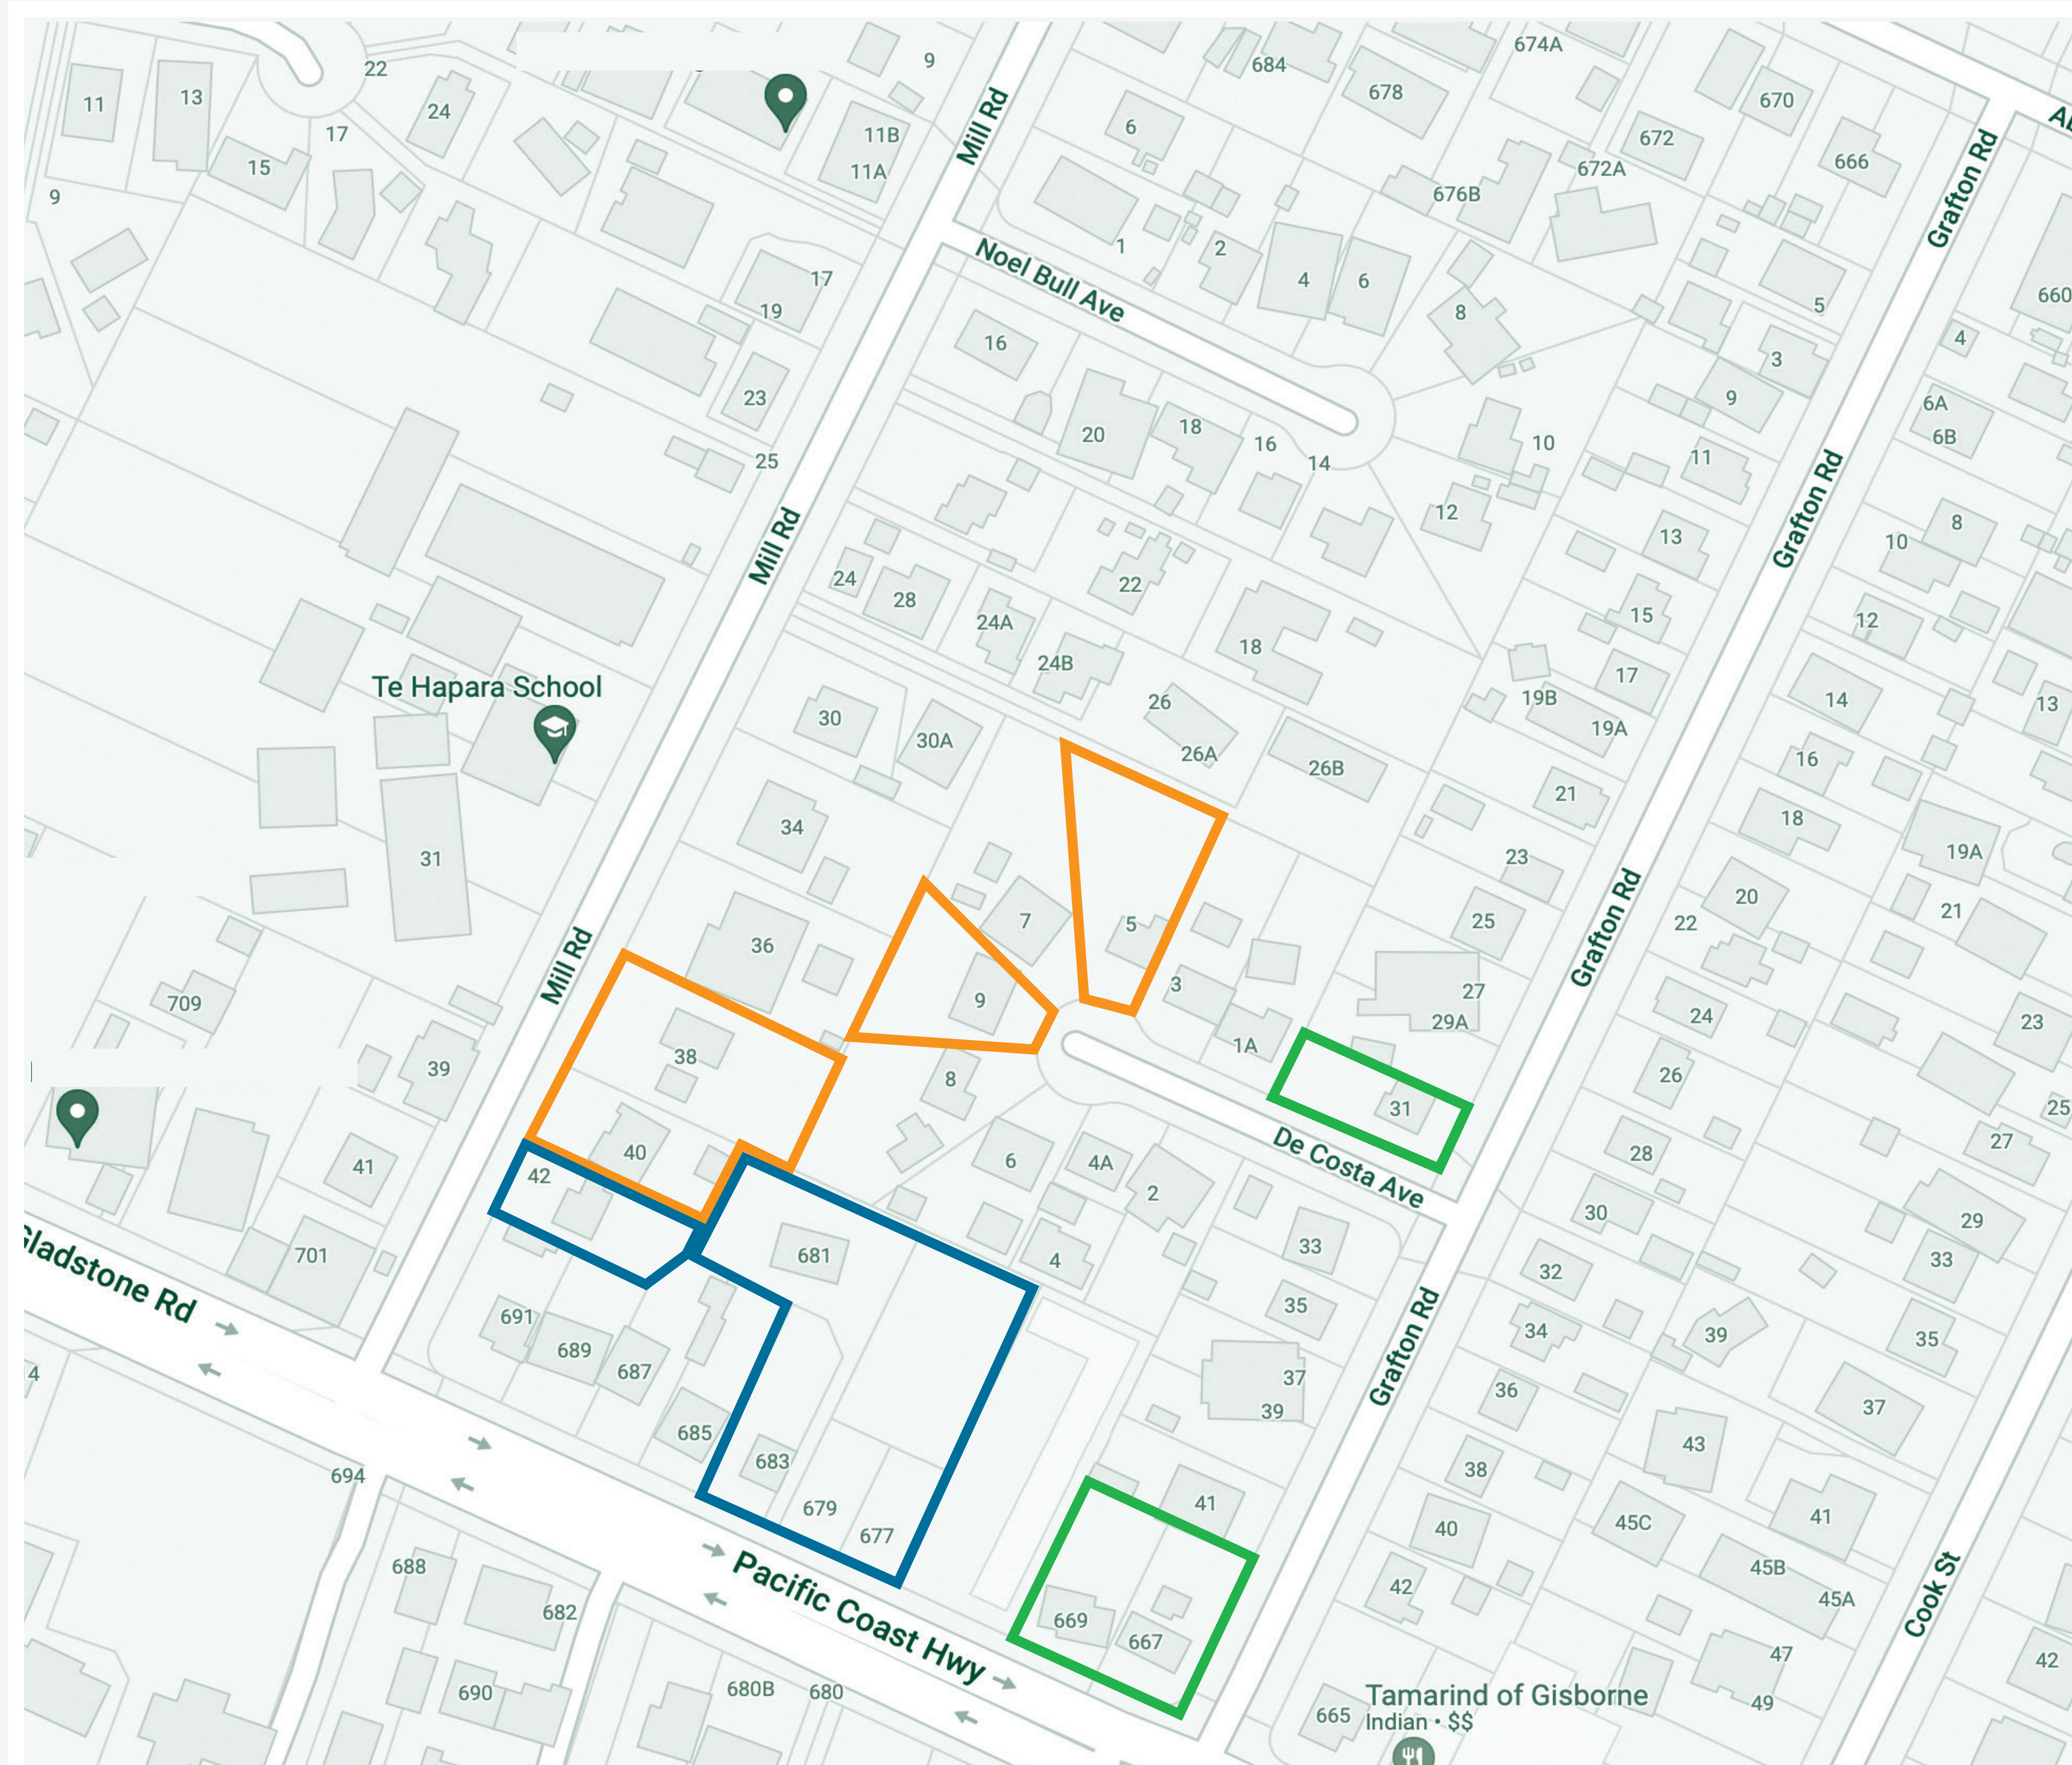

# New public homes for Te Hapara, Gisborne

## Feedback wanted

We are interested in feedback on early plans to build at the following addresses:

- 38-40 Mill Road (8 homes)
- 5 De Costa Avenue (3 homes)
- 9 De Costa Avenue (3 homes)

## Homes being moved

Single homes will be moved onsite at:

- 667 Gladstone Road (1 home)
- 669 Gladstone Road (1 home)
- 31 Grafton Road (1 home)

## Resource consent granted

to build 21 Homes

- Gladstone Road/Mill Road development